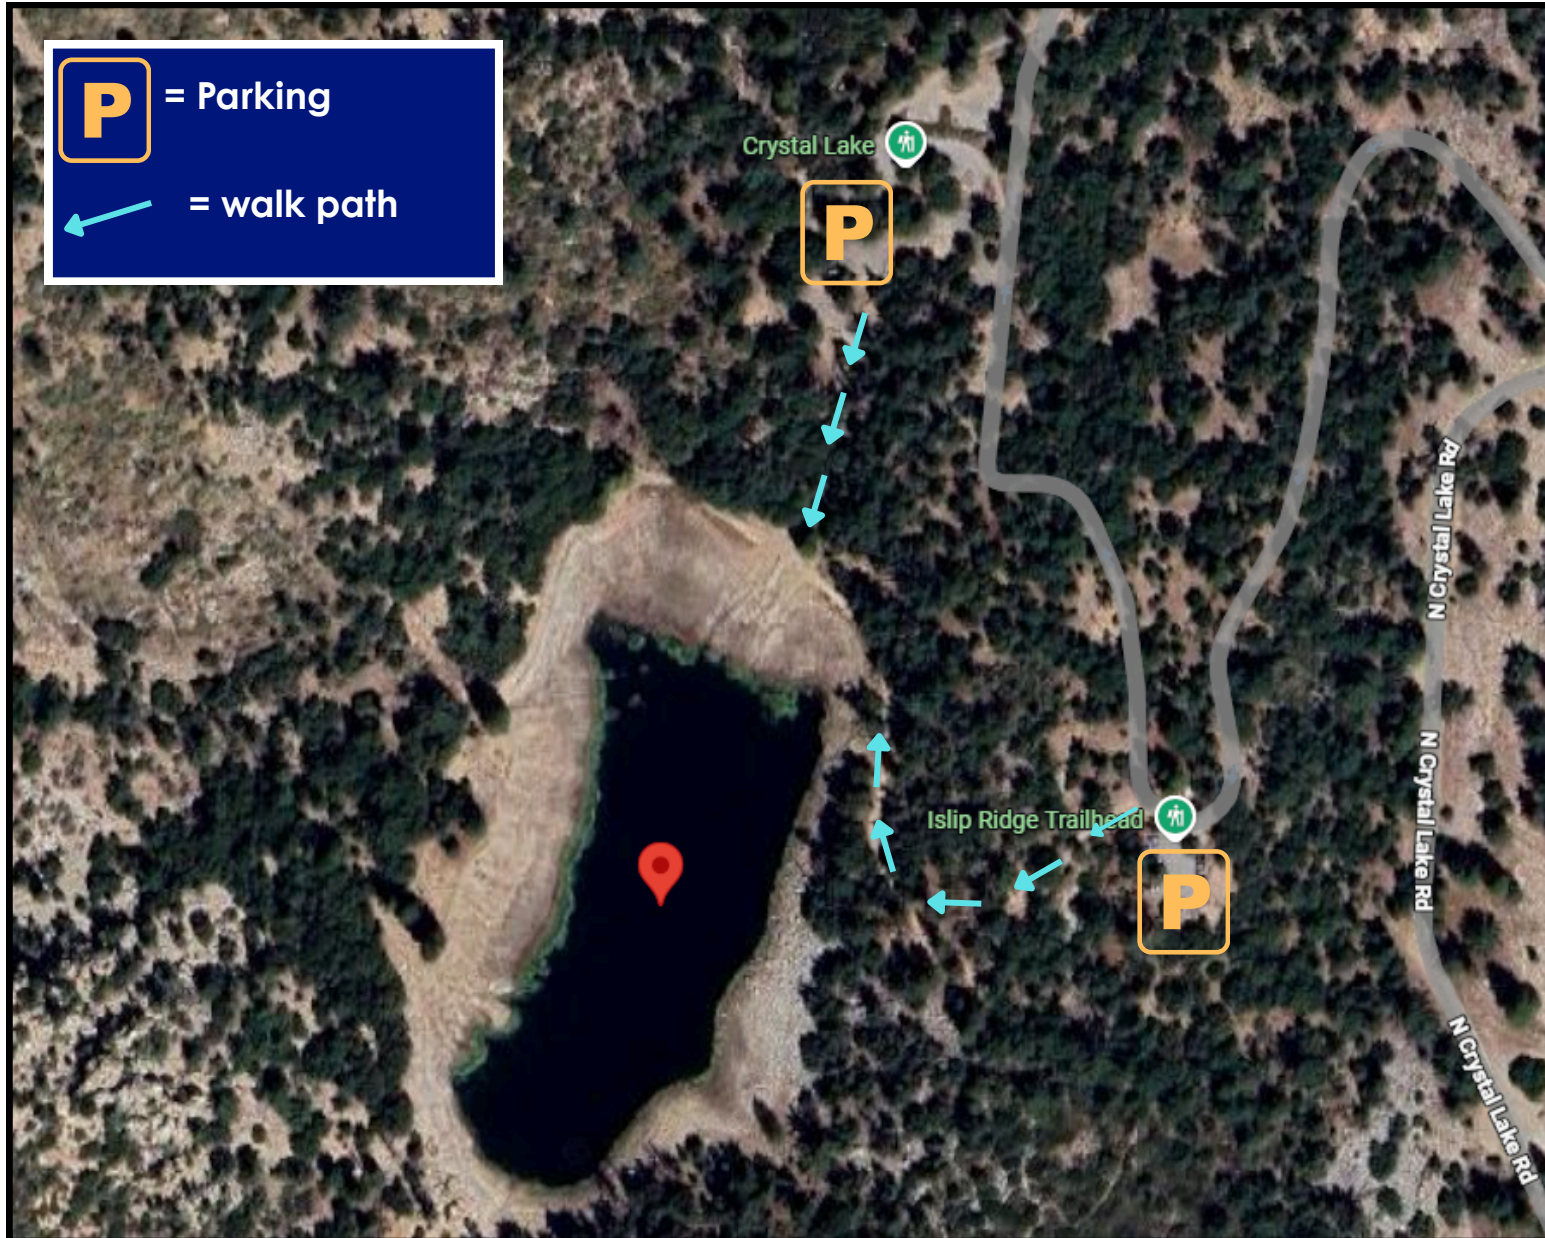

# Crystal Lake Event Parking

Crystal Lake Recreation Area (Copy and paste the coordinates into your Google Maps):

**34°19'08.0"N 117°50'49.0"W**